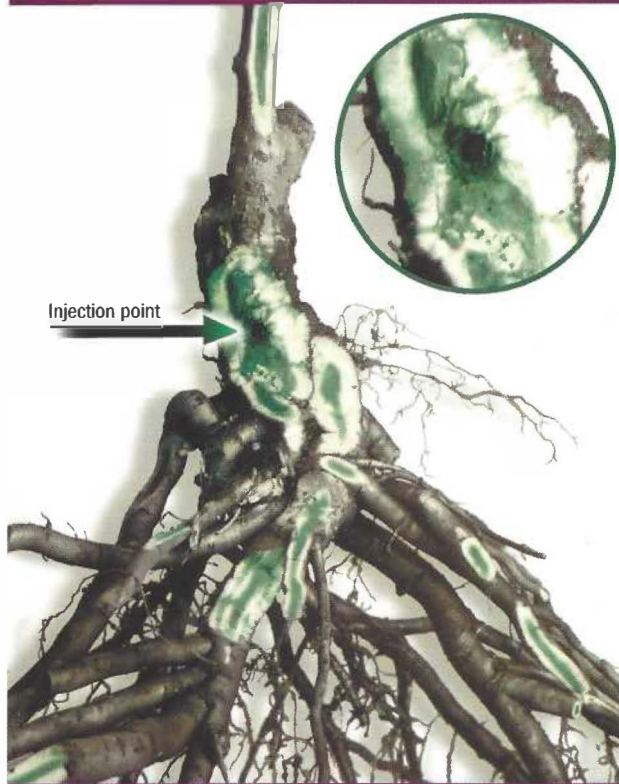

YOU CAN STOP ARMILLARIA!

Vinevax Bio-injection orchard results show ongoing protection in greater than 90% of treated vines, directly threatened by disease.

- Immediate circulation
- 1.5m+ vascular movement
- Rapid disease inhibition
- Easy to use application
- Long term plant protection
- Proven track record
- Documented efficacy
- Cost effective

Kiwifruit vine Rootball

Green highlights show Bio-injection penetration into the root's vascular system.

Exciting new research results give clear understanding of how Vinevax works.

The image above shows a greatly magnified section of grapevine tissue with the Trichoderma growing between the parenchyma cells in the pith.

Comprehensive independent test results* (on nearly 13,000 kiwifruit vines) show that successful control of Armillaria is achieved by establishing a Vinevax protected perimeter zone, surrounding diseased vines. *NZ Kiwifruit Journal, 130 1998 p30-32