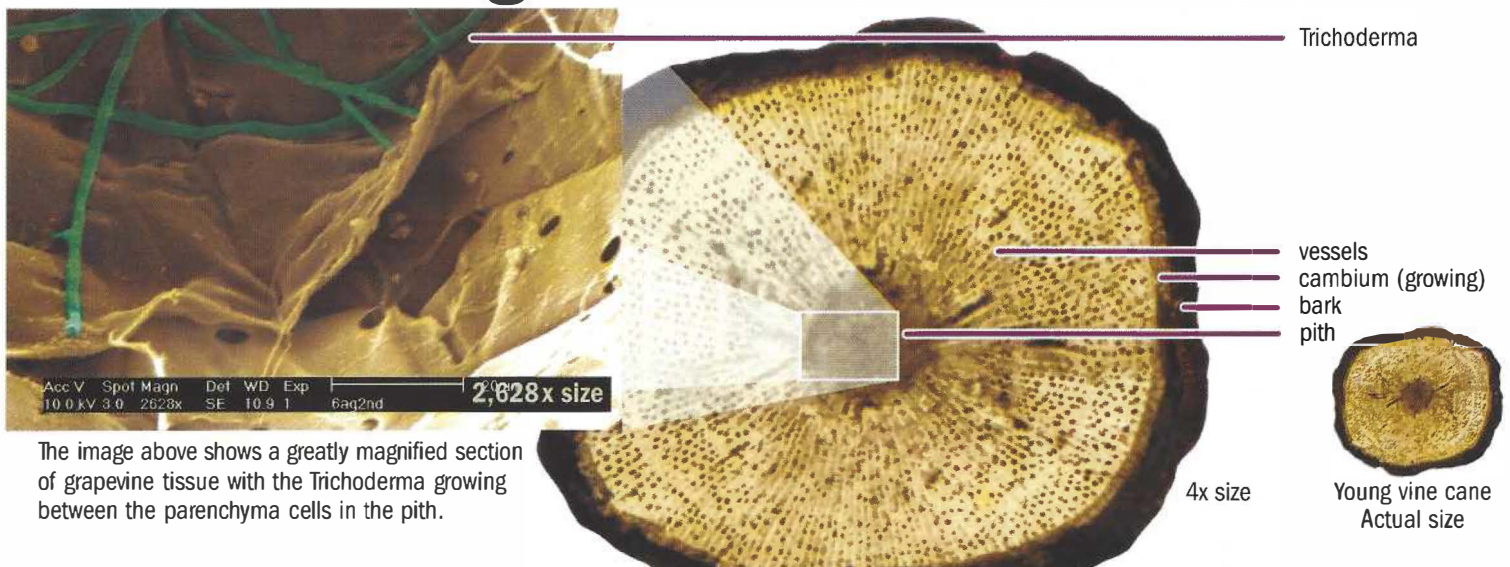

YOU CAN STOP ARMILLARIA!

Vinevax Bio-injection orchard results show ongoing protection in greater than 90% of treated vines, directly threatened by disease.

- Immediate circulation
- 1.5m+ vascular movement
- Rapid disease inhibition
- Easy to use application
- Long term plant protection
- Proven track record
- Documented efficacy
- Cost effective

Kiwifruit vine Rootball

Green highlights show Bio-injection penetration into the root's vascular system.

Exciting new research results give clear understanding of how Vinevax works.

The image above shows a greatly magnified section of grapevine tissue with the Trichoderma growing between the parenchyma cells in the pith.

Comprehensive independent test results* (on nearly 13,000 kiwifruit vines) show that successful control of Armillaria is achieved by establishing a Vinevax protected perimeter zone, surrounding diseased vines. *NZ Kiwifruit Journal, 130 1998 p30-32

INCREDIBLE RESULTS!

Test results data show enormous benefits to Kiwifruit vines 3 years after treatment with Vinevax bio-injection (in a total of 12,993 vines treated). Armillaria spreads invasively underground threatening all healthy vines in areas surrounding disease outbreaks.